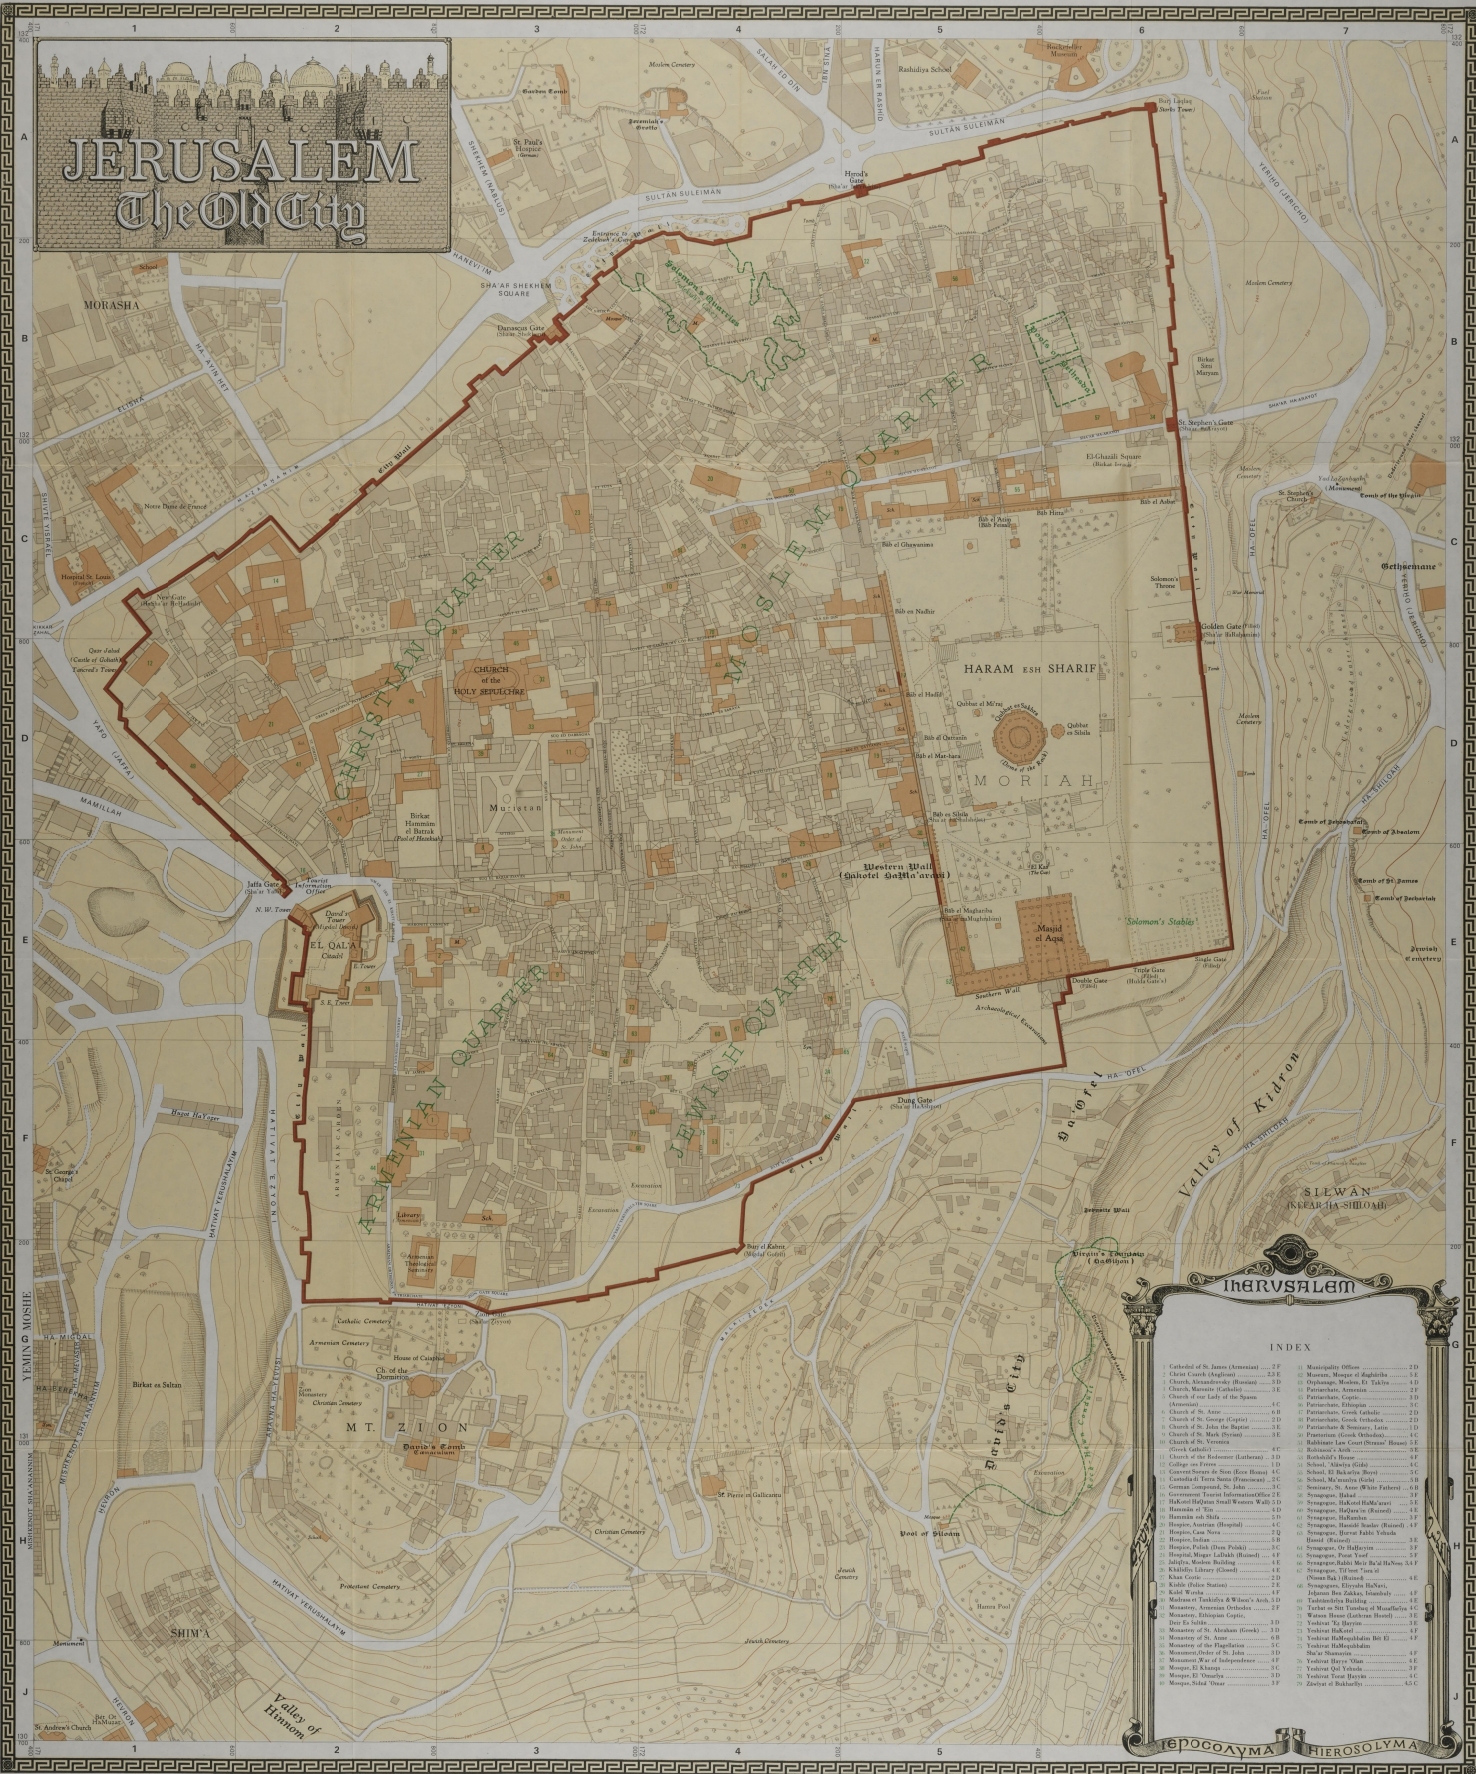

JERUSALEM

The Old City

LIST OF STREETS WITHIN THE OLD CITY WALLS

Scale 1:2500

Copyright 1934 by the American Geographical Society